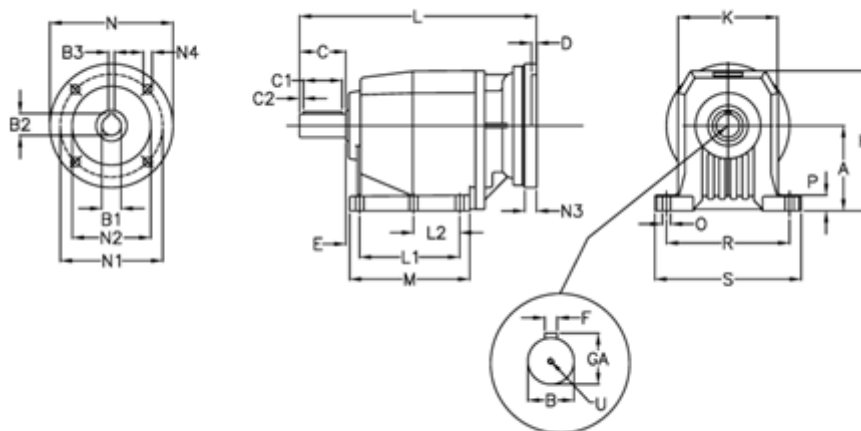

Article number: 40600816901240
 Description: Helical gearbox
 C803P-169-P100B5

Measures

A = 250	D = 4.5	L2 = 0.0	P = 35
B = 80	E = 33	M = 277.0	R = 370
B1 = 28	F = 22	N = 250	S = 440
B2 = 31.3	GA = 85.0	N1 = 215	U = M20x42
B3 = 8	H = 420	N2 = 180	
C = 140	K = 320	N3 = 0	
C1 = 110	L = 543.0	N4 = M12x16	
C2 = 15	L1 = 210.0	O = 26	